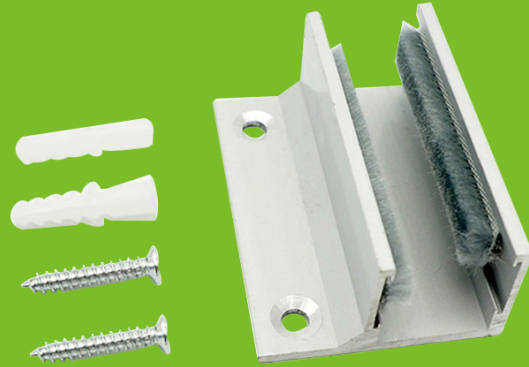

## Sliding Door Tooth Belt

S4A-Sliding door holder

## Specifications

Main material	Aluminum alloy
Scope of application	10~12mm glass

## Dimensions